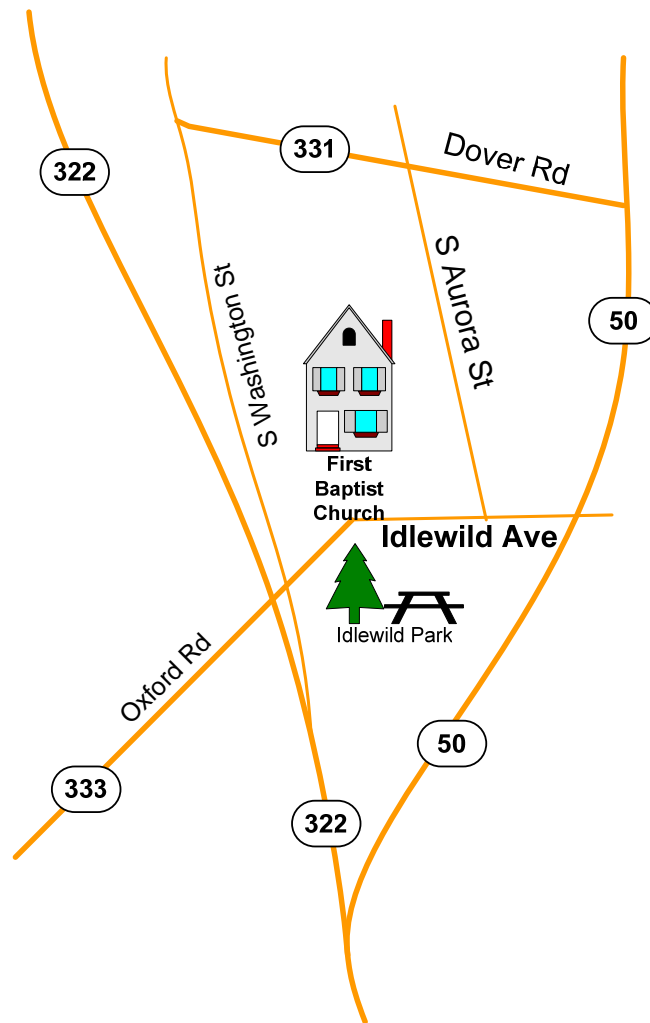

First Baptist Church

115 Idlewild Ave
Easton, MD 21601
Phone: 410.822.4241

Map and Directions

From US Rte. 50:

1. Turn west onto Idlewild Ave.
2. First Baptist Church is on the right one block past the first traffic light (Aurora Street)

From Hwy 322 (Easton Bypass):

1. Turn east onto Peachblossom Ave (Oxford Rd).
2. At the five point intersection, continue straight ahead, with Idlewild Park on your right.
3. First Baptist Church is 1/2 blocks down on your left.